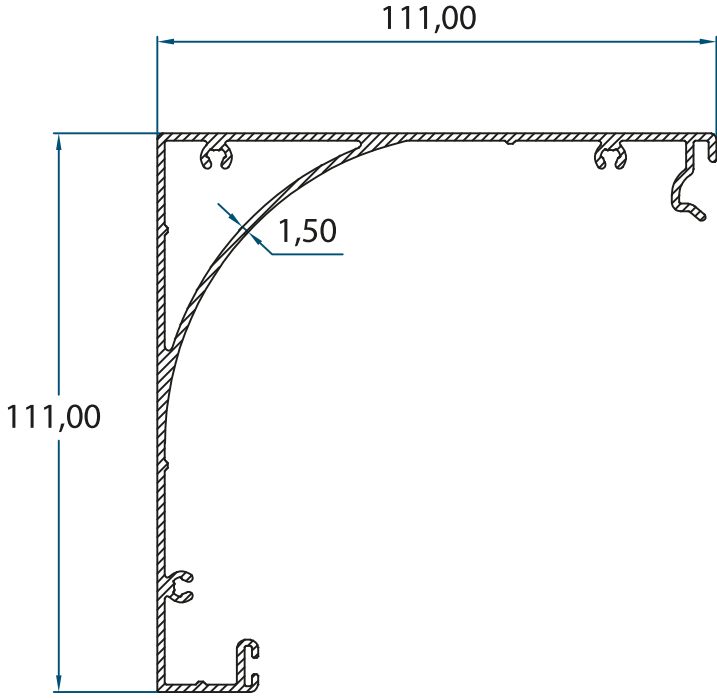

ZIP SİSTEMİ PROFİLLERİ
ZIP SİSTEMİ PROFİLLERİ

MOTOR KUTUSU
ENGINE BOX
2878
1.608 kg/m