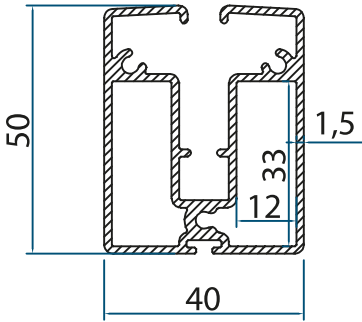

SAÇAK PROFİLİ
FRINGE PROFILE
2937
1.226 kg/m