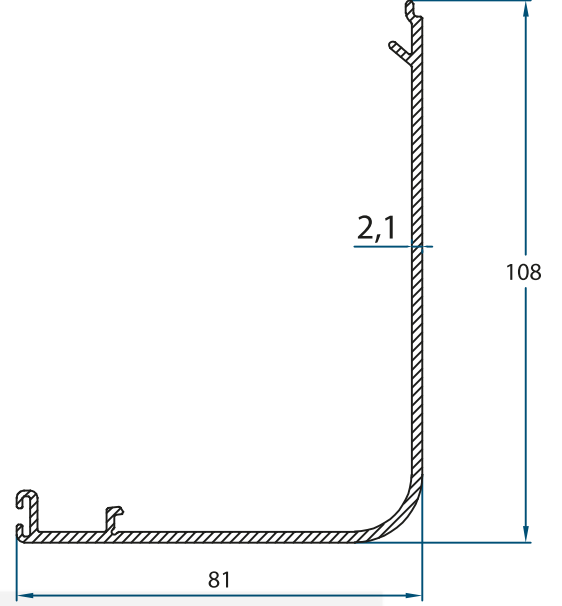

MOTOR KUTUSU KAPAĞI
ENGINE BOX COVER
2875
1.142 kg/m